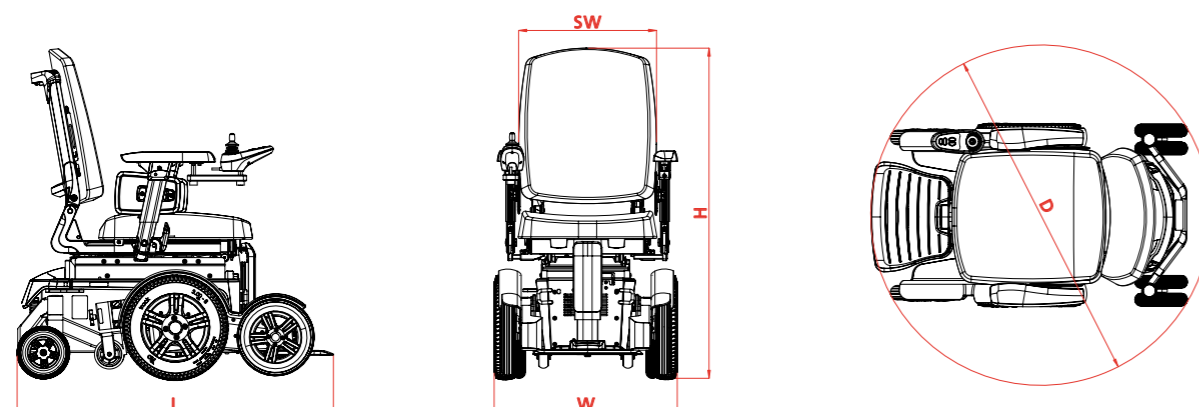

Technical Data

Model: MAX 300	Metric	Imperial
Seat width (SW)	39-54	24.2 - 33.5
Seat depth	42-60	16.5 - 37.3
Seat height (min.)	43	26.7
Total width (W)	61	24
Total length (L)	104	41.3
Total height (incl. Backrest) (H)	106	41.7
User weight (maximum)	160	352
Speed	6, 10, 12	3.7, 6.2, 7.4
Battery capacity (Ah)	75 AGM, 73 Gel	75 AGM, 73 Gel
Range (with 73 Ah batteries)	32	19.9
Turning circle (D)	113	44.5
Dynamic stability / max. safe slope	15° (33%)	15° (33%)
Obstacle height	13	5.1

Standard configuration
Powered 4WD wheelchair
Choice of five standard colors
Powered Variable Ground Clearance
Powered front wheel height adjustment
Seat height 48 cm (18.9")
Speed 10 km/h (6.2 Mph)
Drive and front wheels air
Double rear castors puncture proof
Multi-axle suspension
PG Drives Technology R-Net controller
Sedeo Pro "quick adjust" seat frame
Profiled seat cushion
Padded backrest
Central leg rest
Folding backrest
Flip up armrests
Manually adjustable seat tilt 0,3 and 6°
Maximum user weight 160 kg
75 Ah AGM batteries
24V/8A charger
Vehicle tie-downs

Options / accessories
Headlights; Turn signals; Brake lights
Powered seat tilt up to 50°
Powered seat elevation up to 30 cm (11.8")
Powered backrest recline up to 160°
A large variety of backrests and seat cushions
Angle adjustable leg rests
High torque motors
2 colors + 190 RAL colors on request
A large range of special controls
....and many more (see the order form)

Distributor:

Manufactured by:

LEVO AG
Switzerland

Anglikerstrasse 20
CH-5610 Wohlen

Tel. +41 (0)56 618 44 11
Fax +41 (0)56 618 44 10

office@levo.ch
www.levo.ch

LEVO.dt
A Dane Technologies Company

LEVO, partners for a better life

LEVO.dt
A Dane Technologies Company